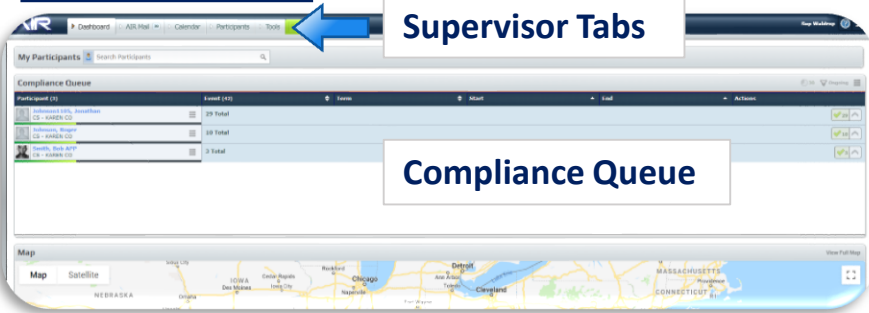

AIR Check-In Instructions for Supervisors

<https://air.corrisoft.com>

Enter username and password

Log-in

AIR Dashboard

Supervisor Tabs

Compliance Queue

Click the AIR icon in upper left corner to return to AIR Dashboard from anywhere is AIR Web

Compliance Queue Events:

- Missing Answers From Check-in
- Missed Check-in Request
- Failed Verification

View enrolled participants & View a Participant's Profile

- Supervisor Tabs/Participants/Participant List = Enrolled Participants
- Select name from list to open Participant Profile

Supervisor Tabs

Participant Tabs

View Check-ins

- Supervisor Tabs/Participants/Participant Check-ins (entire agency)
- Participant Tabs/Activity/Participant Check-ins (specific participant)
- View check-in answers including verification and GPS point