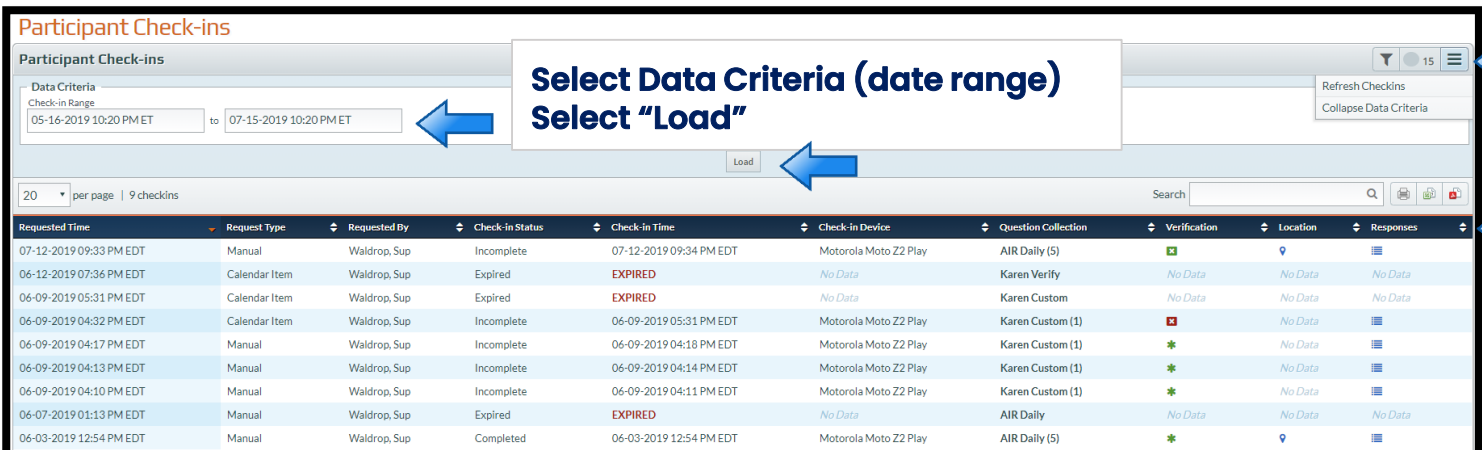

Compliance Queue Events:

- Missing Answers From Check-in
- Missed Check-in Request
- Failed Verification

View enrolled participants & View a Participant's Profile

- Supervisor Tabs/Participants/Participant List = Enrolled Participants
- Select name from list to open Participant Profile

Supervisor Tabs

Participant Tabs

View Check-ins

- Supervisor Tabs/Participants/Participant Check-ins (entire agency)
- Participant Tabs/Activity/Participant Check-ins (specific participant)
- View check-in answers including verification and GPS point