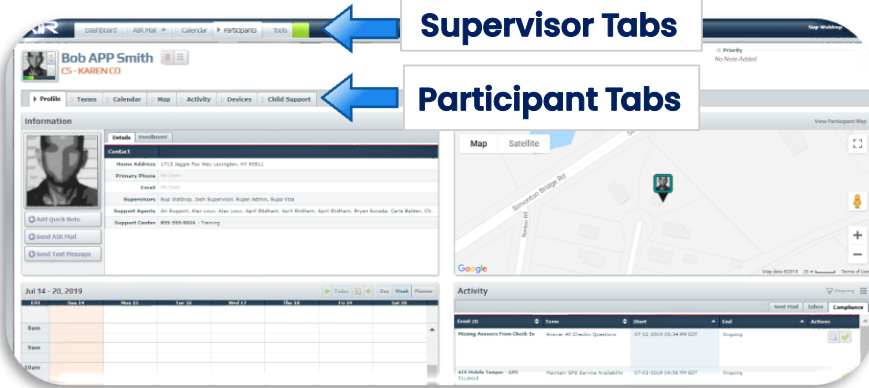

AIR Check-In Instructions for Supervisors

<https://air.corrisoft.com>

Enter username and password

Log-in

AIR Dashboard

Supervisor Tabs

Compliance Queue

Click the AIR icon in upper left corner to return to AIR Dashboard from anywhere is AIR Web

Compliance Queue Events:

- Missing Answers From Check-in
- Missed Check-in Request
- Failed Verification

View enrolled participants & View a Participant's Profile

- Supervisor Tabs/Participants/Participant List = Enrolled Participants
- Select name from list to open Participant Profile

Supervisor Tabs

Participant Tabs

View Check-ins

- Supervisor Tabs/Participants/Participant Check-ins (entire agency)
- Participant Tabs/Activity/Participant Check-ins (specific participant)
- View check-in answers including verification and GPS point